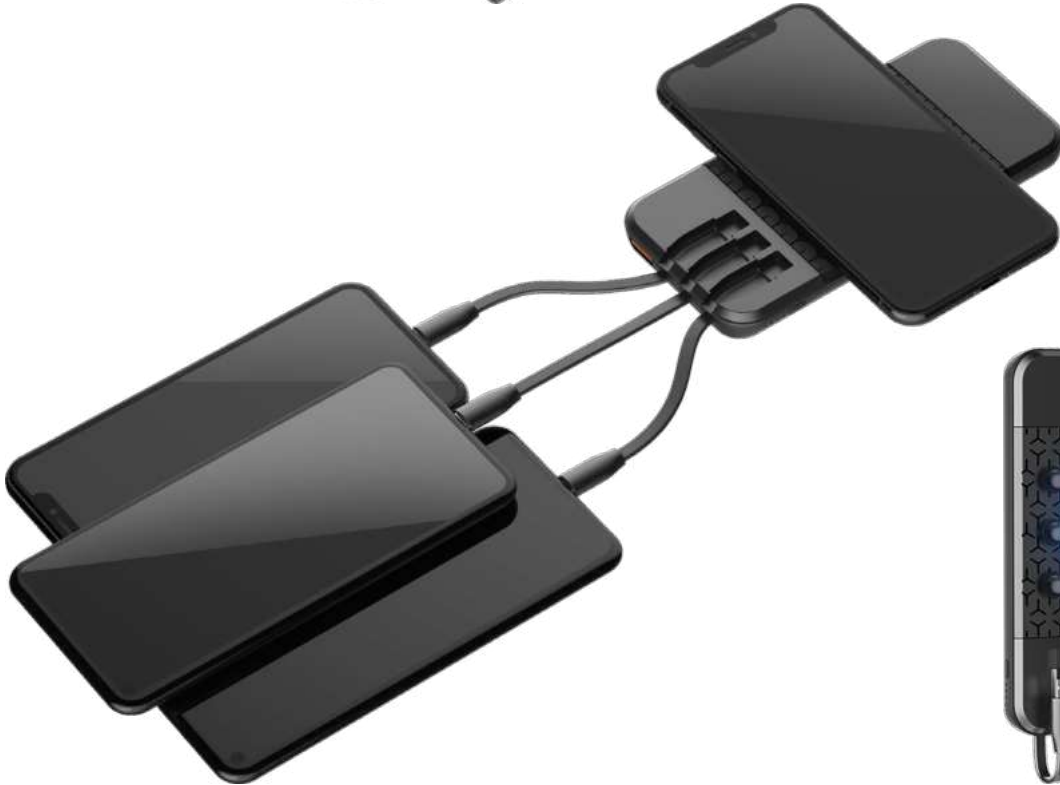

25
COLLECTION